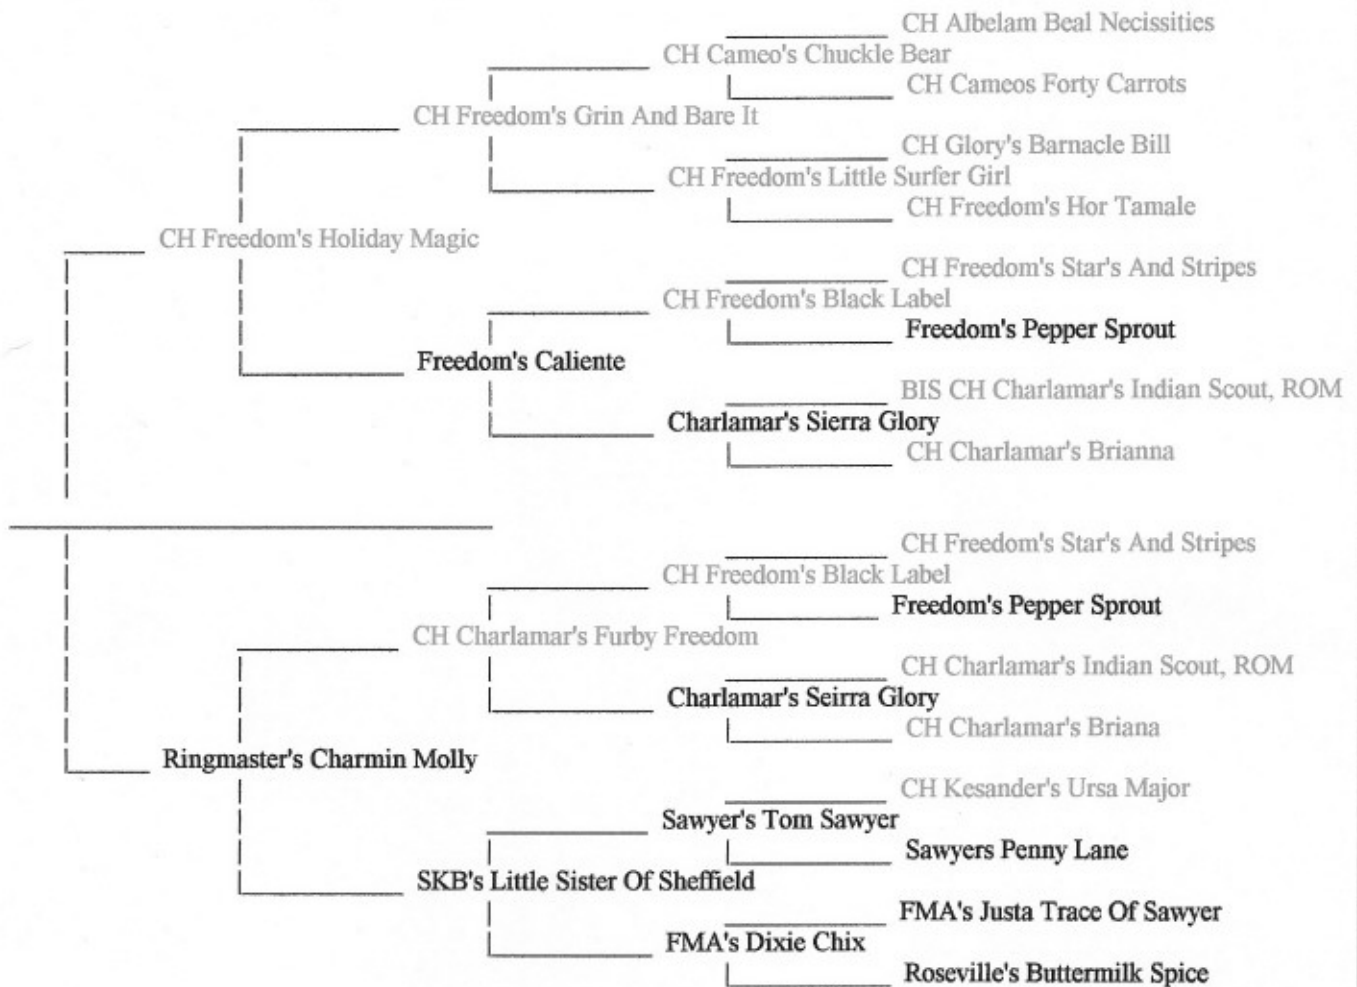

CERTIFICATE OF PEDIGREE

Line Breeding:

- CH Freedom's Black Label (3 - 3), 25%
- CH Ivanwold Touch Of Charlamar (5 - 5), 6.25%
- CH Kesander's Ursa Major (0 - 4,5), 9.375%
- Sawyer's Tom Sawyer (0 - 3,5), 15.62%
- CH Charlamar's Miss Tooie (5 - 5), 6.25%
- Charlamar's Orange Pumpkin (5 - 5), 6.25%
- Sawyers Penny Lane (0 - 4,5), 9.375%

I hereby certify, to the best of my knowledge, that this Pedigree is correct: